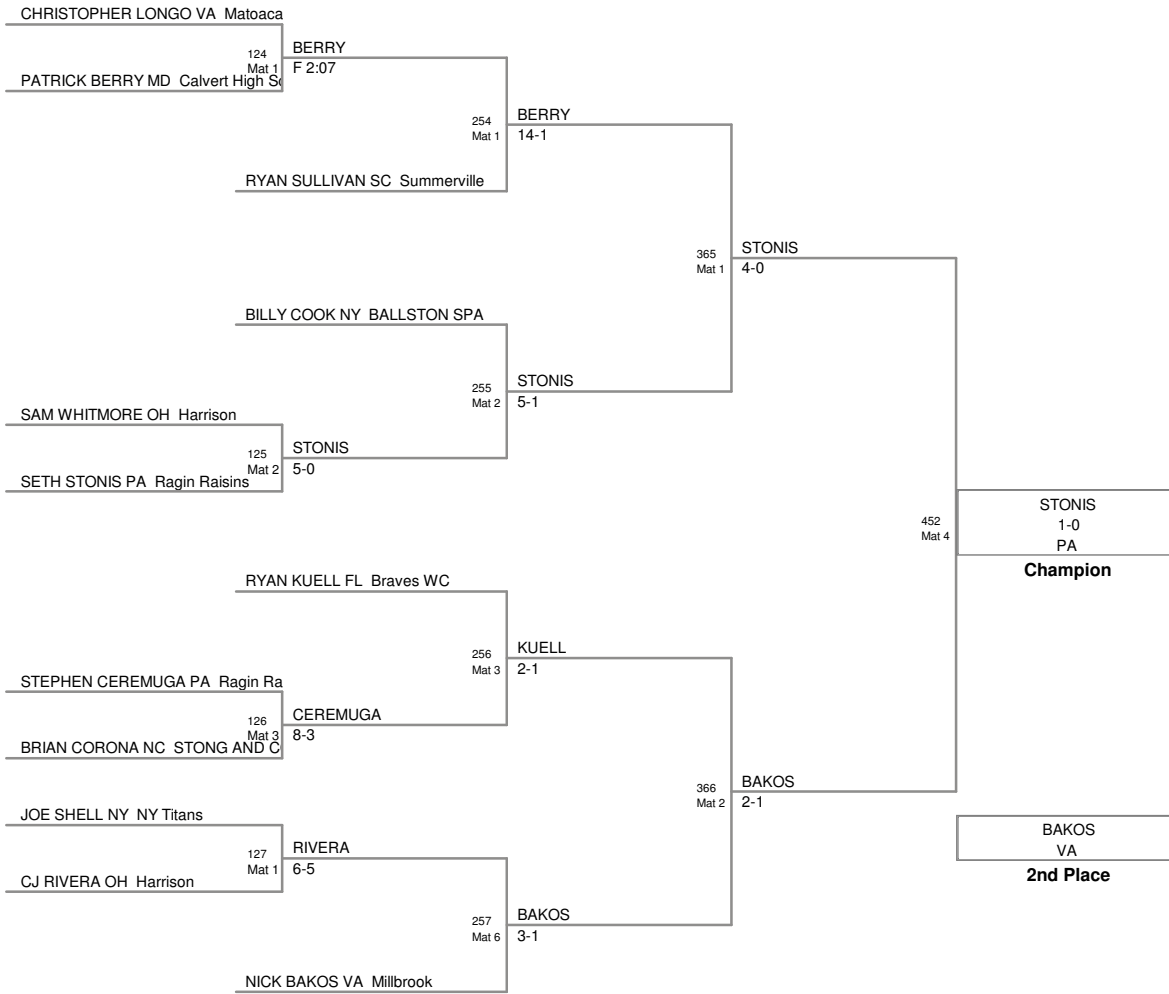

7th Place

ROMERO WA

LODDER NJ

125 Lbs

135 Lbs

140 Lbs

152 Lbs

171 Lbs