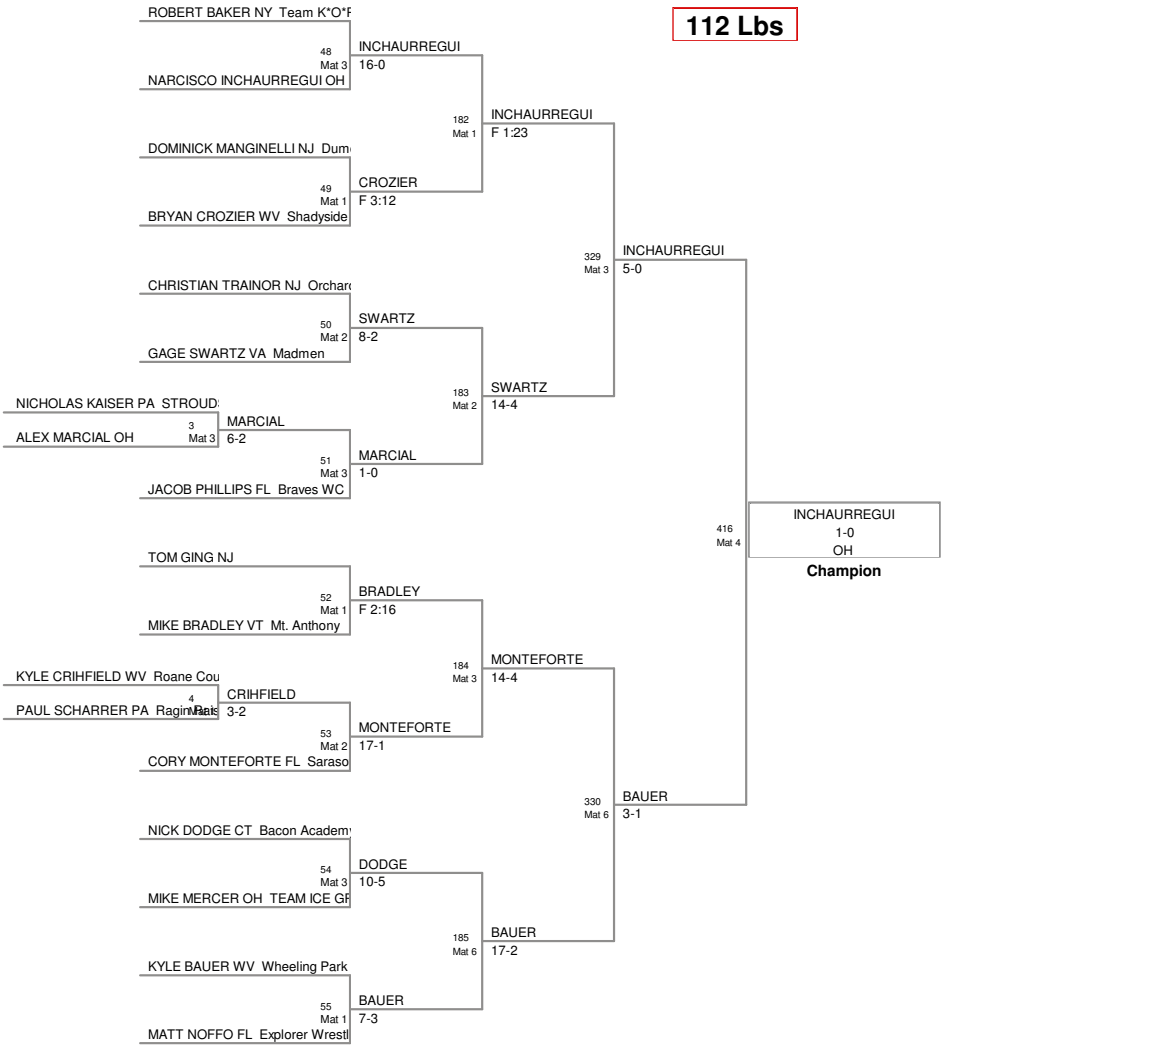

HS

112 Lbs

HS

119 Lbs

JOSH FISHER WV Roane County

TYLER HILL FL Team Wakulla

FISHER 7-0

56 Mat 2
PARKE OVERMILLER MD Georgy