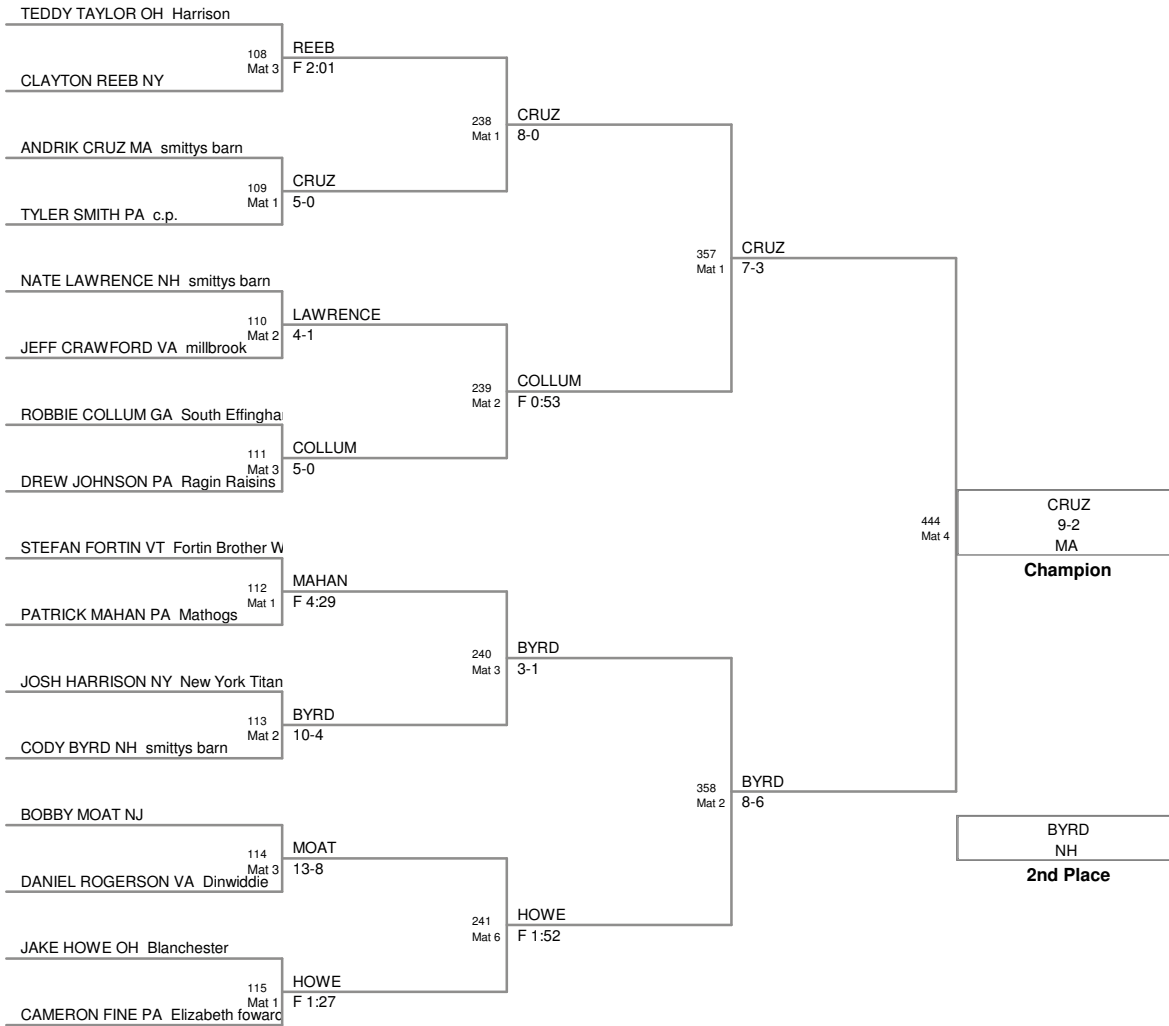

7th Place

ROMERO WA

LODDER NJ

125 Lbs

135 Lbs

140 Lbs

152 Lbs

171 Lbs