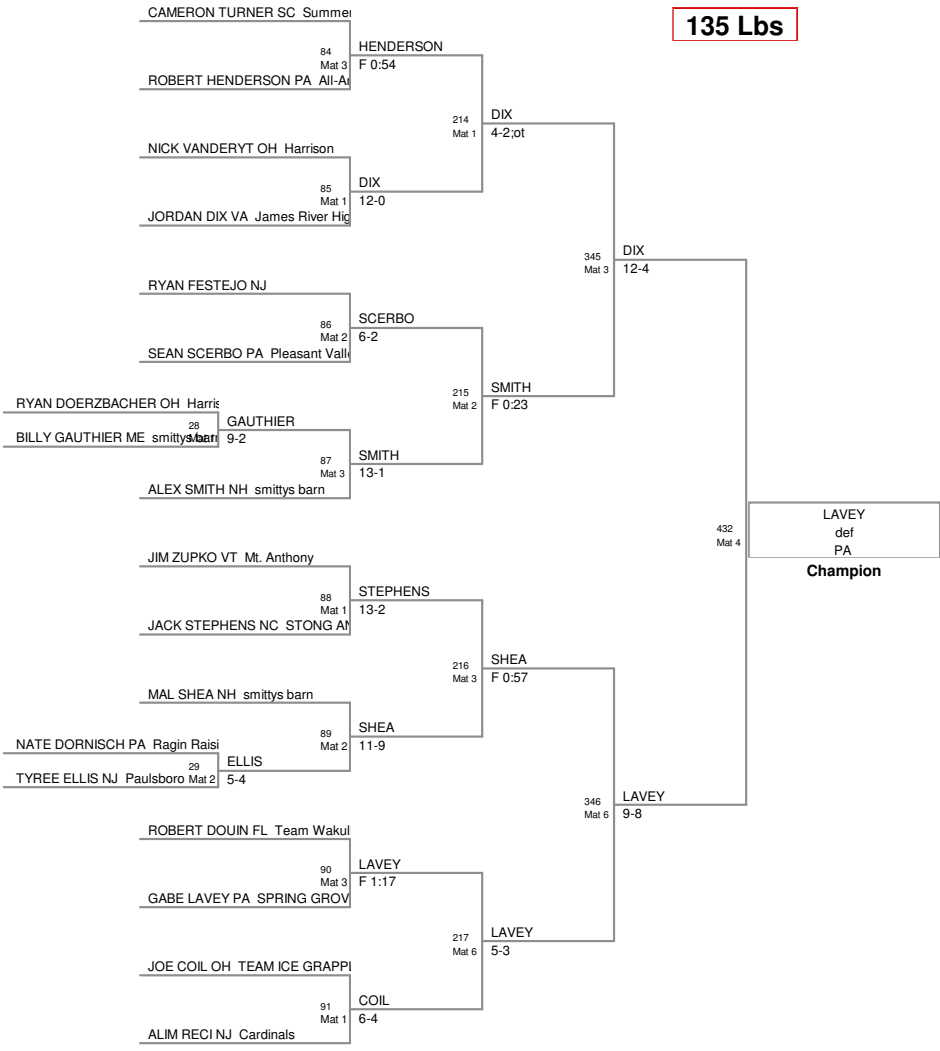

BYE

OVERMILLER MD

GRAVELY VA

HOVERMALE Va

418 Mat 2
ROMERO F 3:41 WA

5th Place

YOUNG PA

417 Mat 1
YOUNG F 0:51 PA

7th Place

ROMERO WA

LODDER NJ

125 Lbs

135 Lbs

140 Lbs

152 Lbs

171 Lbs

189 Lbs

215 Lbs

285 Lbs