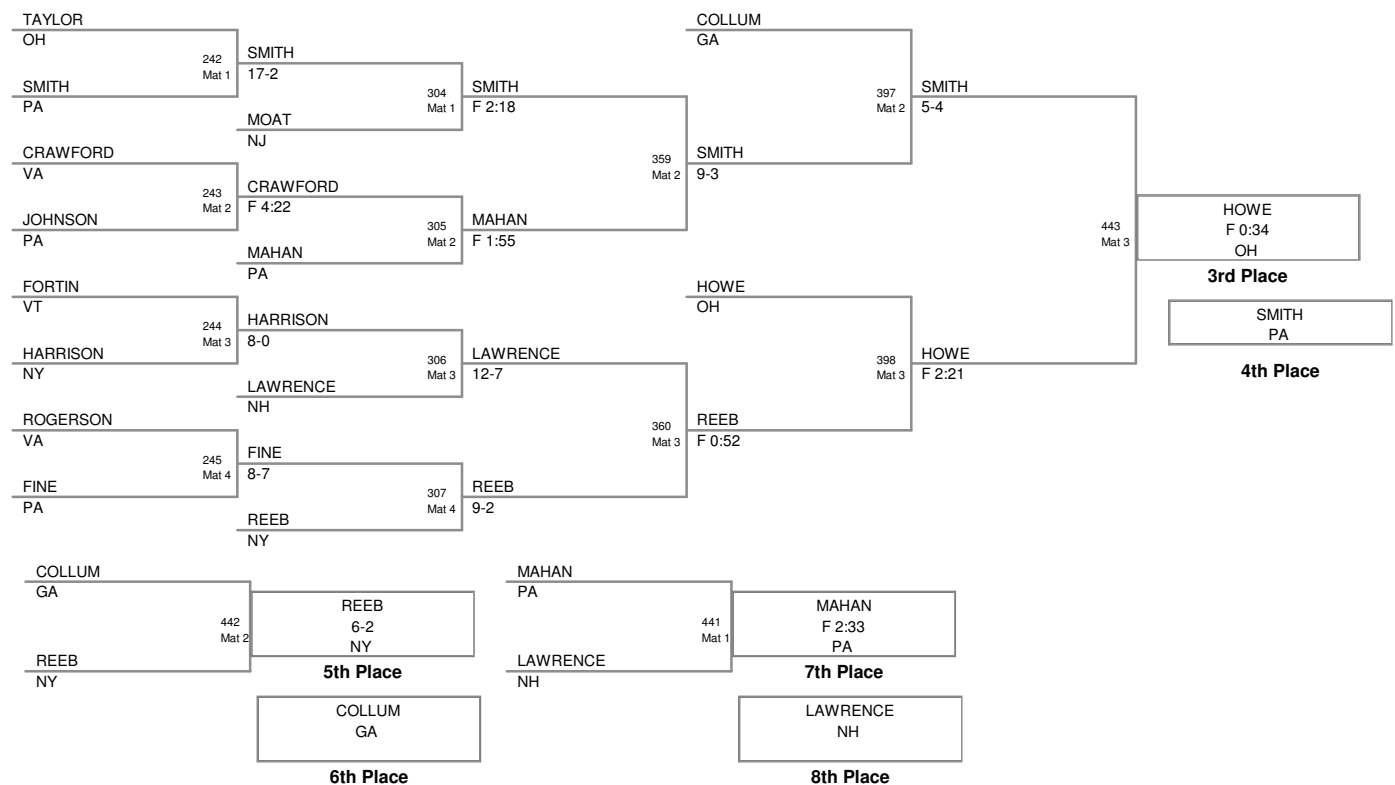

7th Place

ROMERO WA

LODDER NJ

125 Lbs

135 Lbs

140 Lbs

152 Lbs

171 Lbs