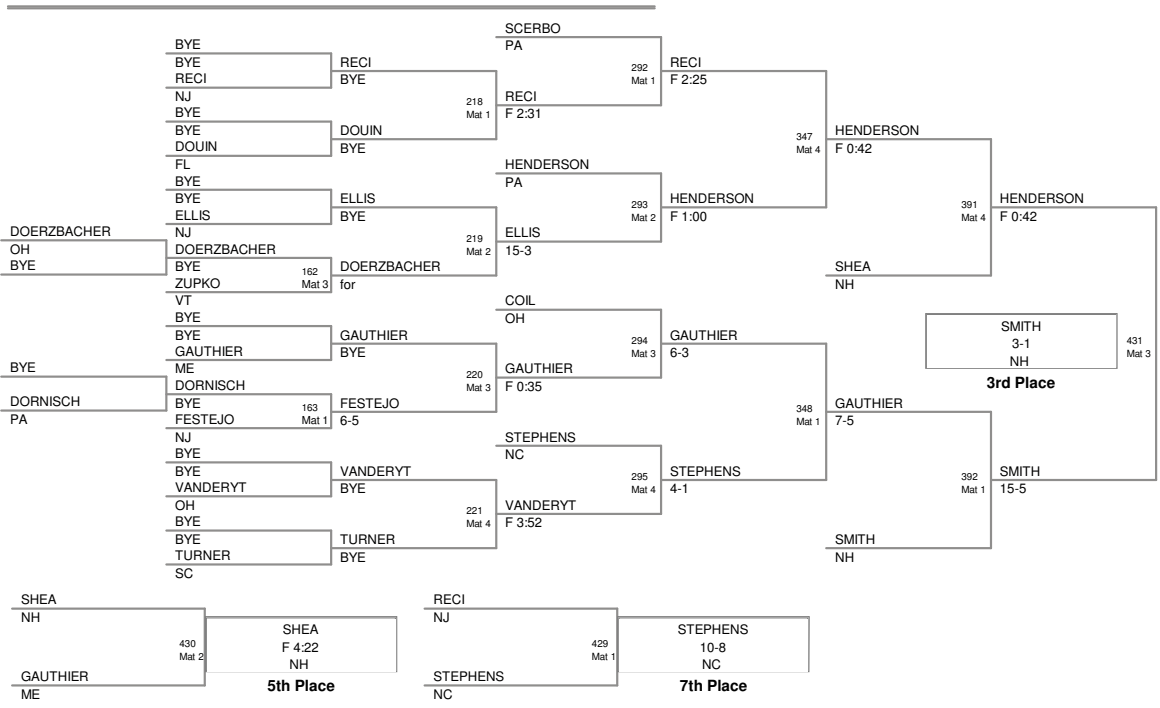

7th Place

ROMERO WA

LODDER NJ

125 Lbs

135 Lbs

140 Lbs

152 Lbs

171 Lbs