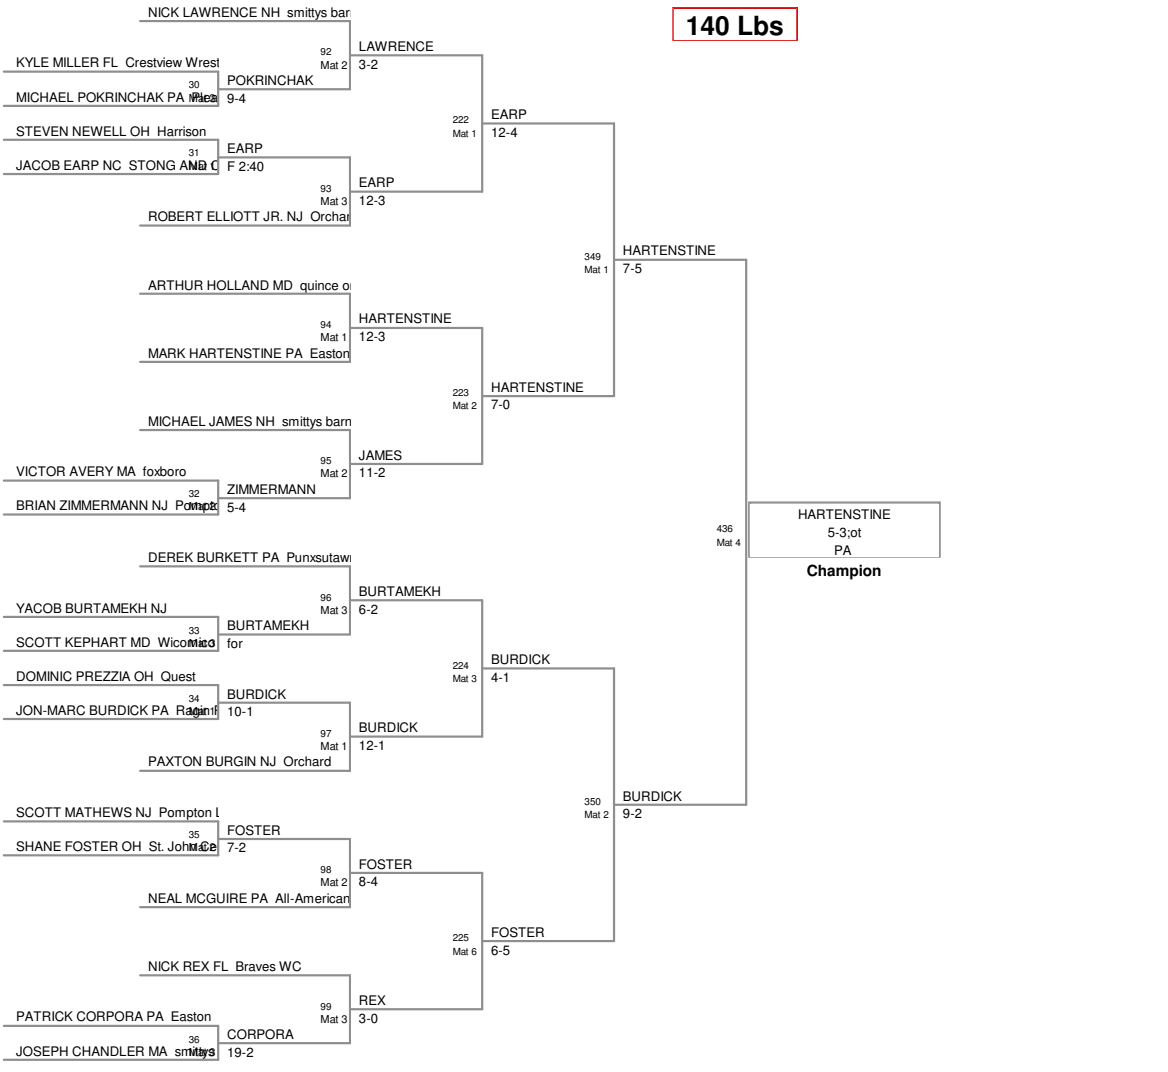

7th Place

ROMERO WA

LODDER NJ

125 Lbs

135 Lbs

140 Lbs

152 Lbs

171 Lbs