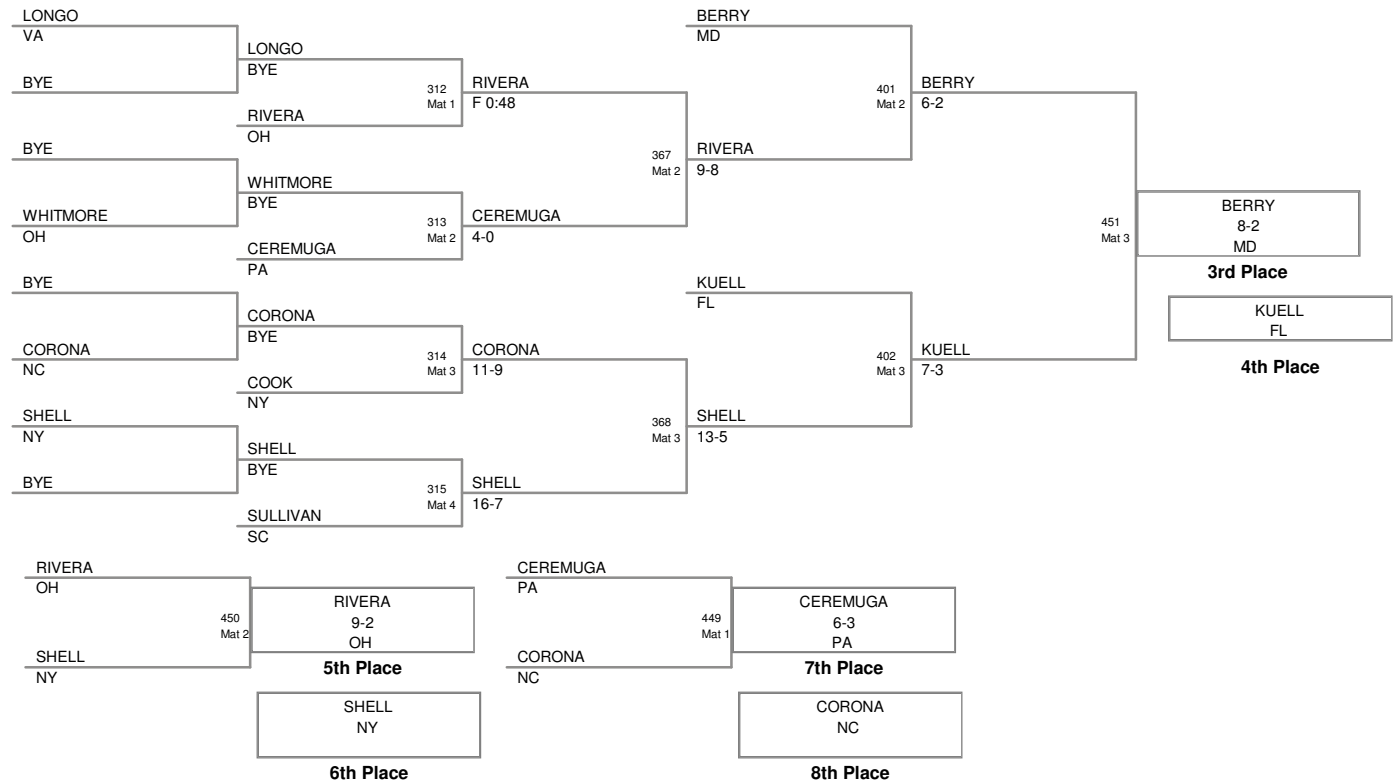

7th Place

ROMERO WA

LODDER NJ

125 Lbs

135 Lbs

140 Lbs

152 Lbs

171 Lbs