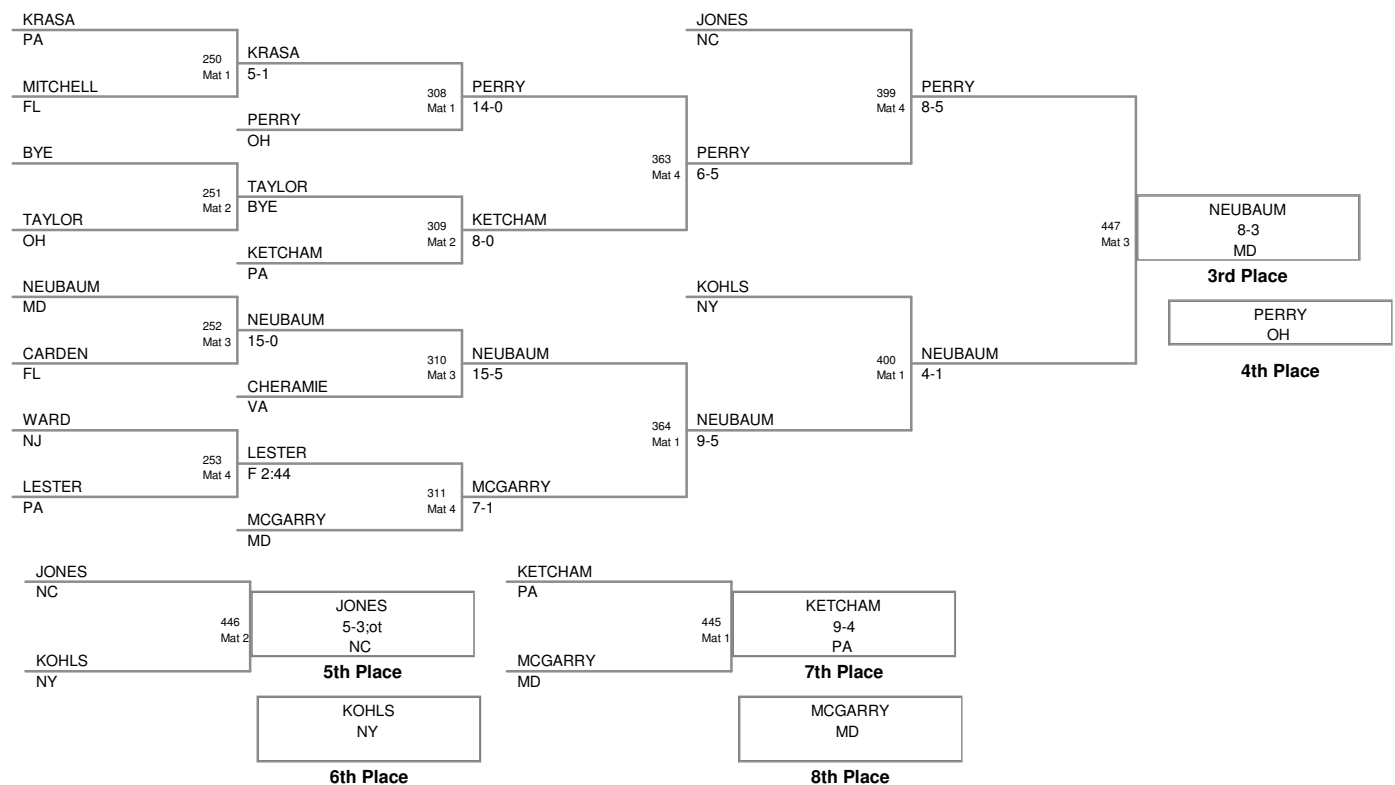

7th Place

ROMERO WA

LODDER NJ

125 Lbs

135 Lbs

140 Lbs

152 Lbs

171 Lbs