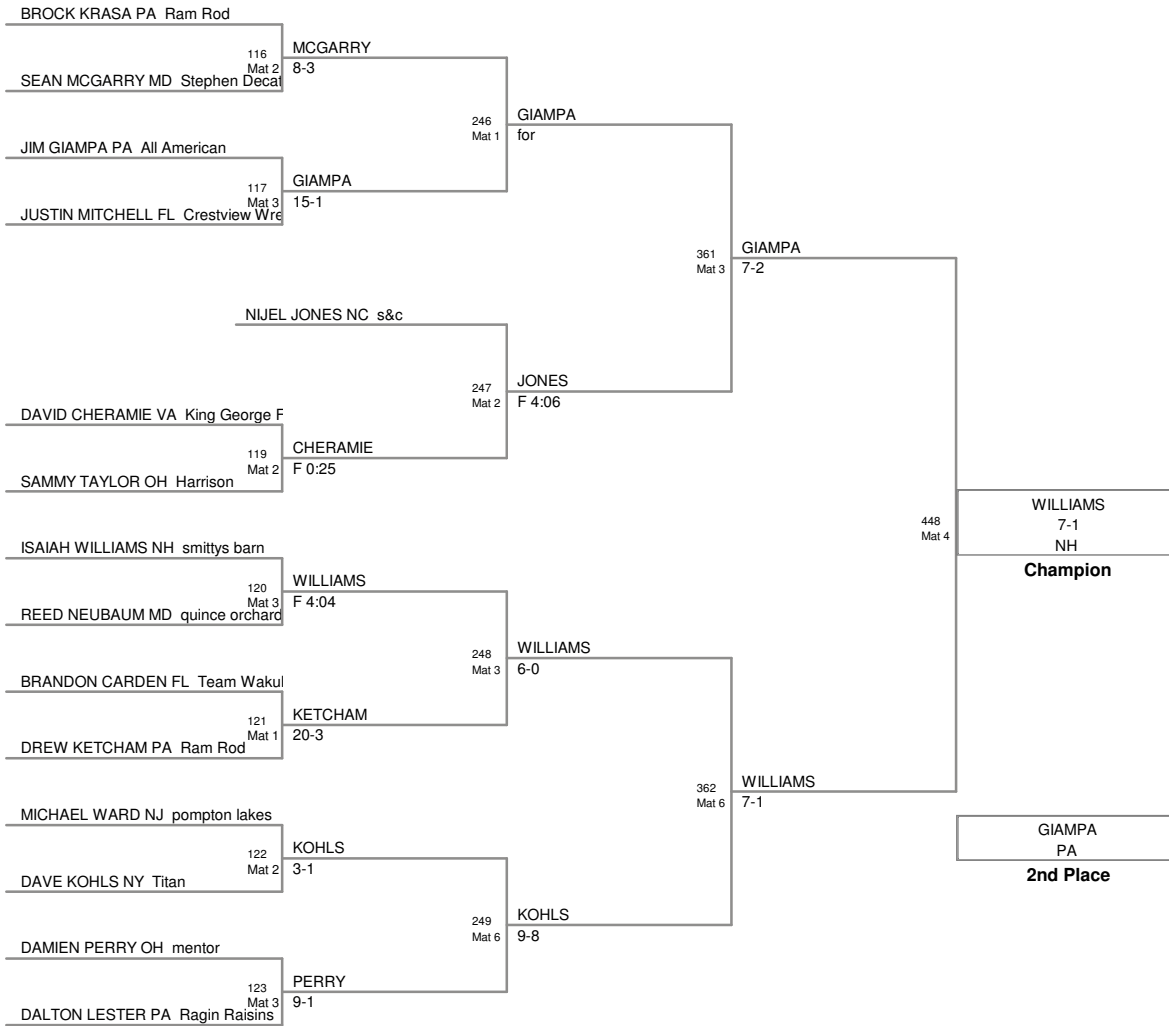

7th Place

ROMERO WA

LODDER NJ

125 Lbs

135 Lbs

140 Lbs

152 Lbs

171 Lbs